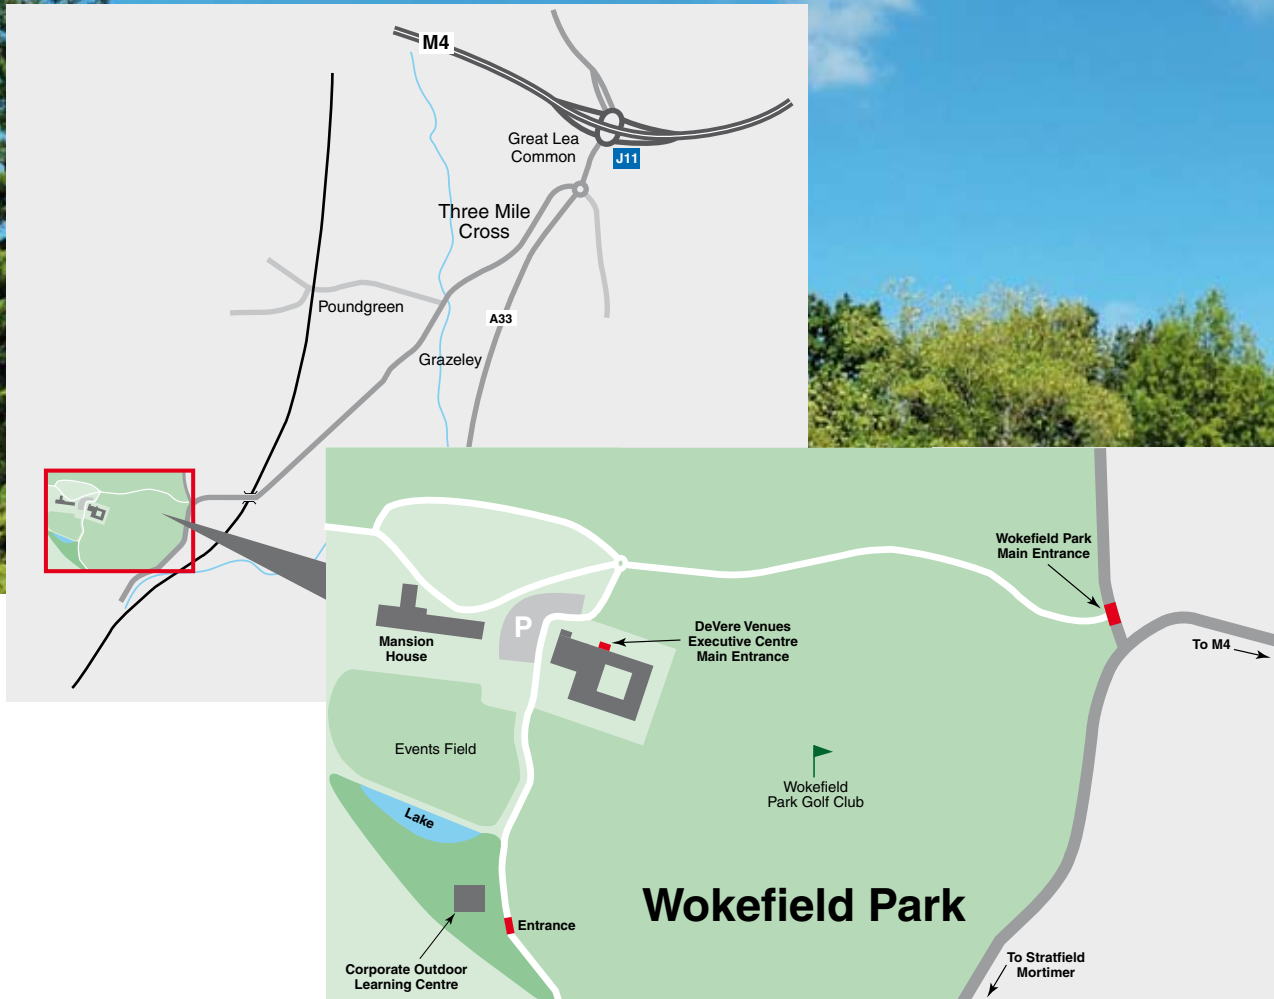

Directions to Grahame Robb Associates Ltd / Unique Events the Corporate Outdoor Learning Centre, Wokefield Park, Reading

By Car

Exit the M4 at Junction 11. Take the A33 signposted Basingstoke. At the first roundabout take the third exit towards Grazeley and Mortimer. After approx. 2.5 miles and a sharp right hand bend over a railway bridge the entrance to Wokefield Park can be seen on the right hand side.

Exit the M3 at Junction 5. Follow the signs for Hook and Reading onto the A30. At the next roundabout take the B3349 for Reading. Join the A33. At the roundabout before the M4 turn left to Grazeley and Mortimer. After approx. 2.5 miles and a sharp right hand bend over a railway bridge the entrance to Wokefield Park can be seen on the right hand side.

From Basingstoke. Follow the A33 to Reading. At the roundabout before the M4 turn left to Grazeley and Mortimer. After approx. 2.5 miles and a sharp right hand bend over a railway bridge the entrance to Wokefield Park can be seen on the right hand side.

NOTE – Depending on the GPS / Sat Nav you are using, the postcode 'RG7 3AE' does not always direct you to the main gate of Wokefield Park. We suggest therefore that you either use the above sat nav coordinates, or follow the above directions.